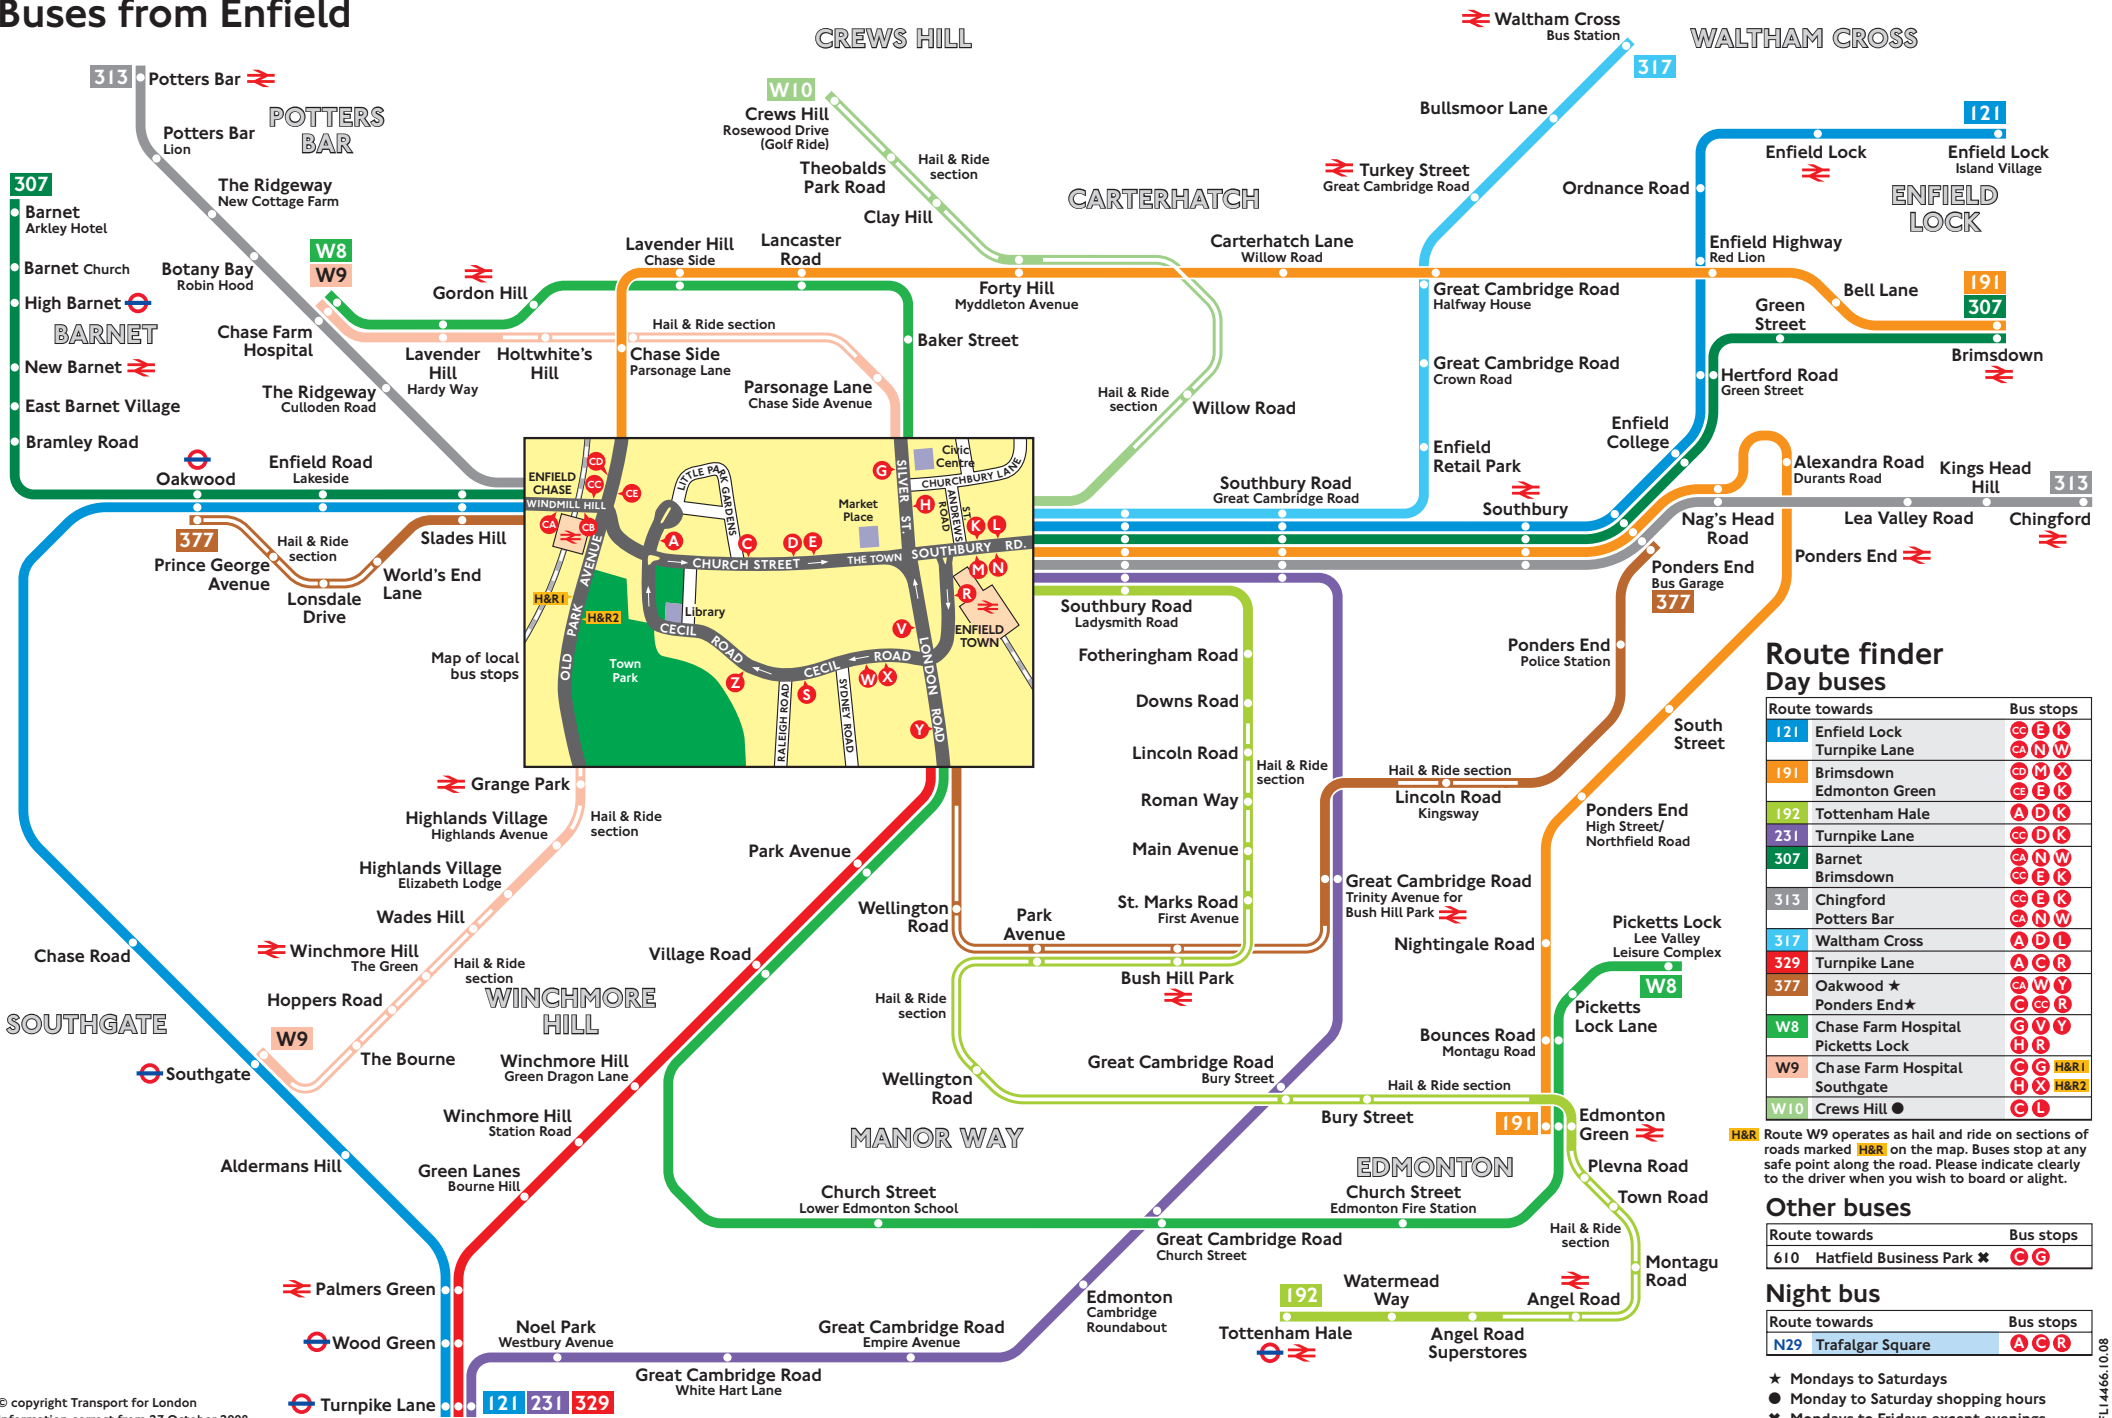

Buses from Enfield

Route finder Day buses

Route towards	Bus stops
121 Enfield Lock Turnpike Lane	C E K CA N W
191 Brimsdown Edmonton Green	C E K CA M X
192 Tottenham Hale	A D K
231 Turnpike Lane	C E K CA D K
307 Barnet Brimmsdown	CA N W C E K
313 Chingford Potters Bar	C E K CA N W
317 Waltham Cross	A D L
329 Turnpike Lane	A C R
377 Oakwood * Ponders End *	CA W Y C C V R
W8 Chase Farm Hospital Picketts Lock	G V Y H R
W9 Chase Farm Hospital Southgate	C G H&R1 H X H&R2
W10 Crews Hill	C L

H&R Route W9 operates as hail and ride on sections of roads marked **H&R** on the map. Buses stop at any safe point along the road. Please indicate clearly to the driver when you wish to board or alight.

Other buses

Route towards	Bus stops
610 Hatfield Business Park *	C G

Night bus

Route towards	Bus stops
N29 Trafalgar Square	A C R

- Mondays to Saturdays
- ★ Monday to Saturday shopping hours
- * Mondays to Fridays except evenings